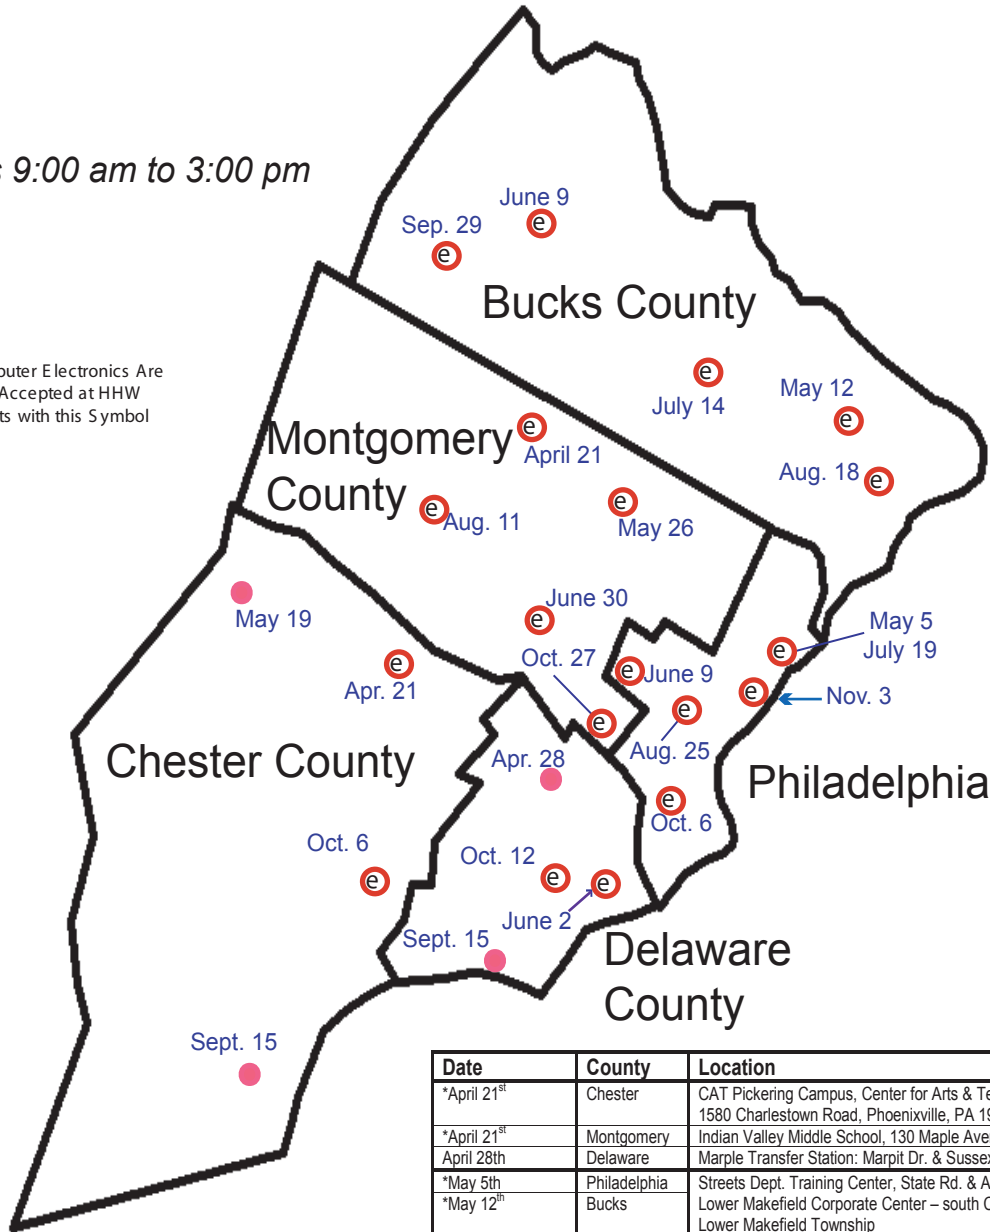

Call your township for more information.

These words identify HHW:

CAUTION	EXPLOSIVE
TOXIC	REACTIVE
DANGER	COMBUSTIBLE
FLAMMABLE	POISONOUS
WARNING	HAZARDOUS
CORROSIVE	

Sponsored by:

*Chester County Board of Commissioners
Chester County Solid Waste Authority
Southeastern Chester County Refuse Authority
PA Department of Environmental Protection
Participating Municipalities*

Regional Southeastern Pennsylvania Household Hazardous Waste Drop-off Program 2007 Schedule

All Events 9:00 am to 3:00 pm

 Computer Electronics Are Also Accepted at HHW Events with this Symbol

Additional Information